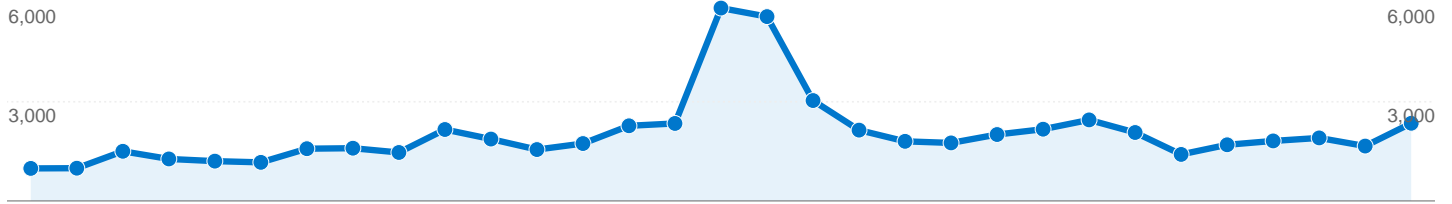

Site Usage

72,247 Visits

18.79% Bounce Rate

538,967 Pageviews

00:05:39 Avg. Time on Site

7.46 Pages/Visit

68.78% % New Visits

Visitors Overview

Map Overlay world

Traffic Sources Overview

Content Overview

Pages	Pageviews	% Pageviews
/	86,794	16.10%
/meet-the-roloffs/	46,777	8.68%
/the-farm/	32,841	6.09%
/talk/	24,607	4.57%
/events/	22,167	4.11%

54,264 people visited this site

 **72,247** Visits

 **54,264** Absolute Unique Visitors

 **538,967** Pageviews

 **7.46** Average Pageviews

 **00:05:39** Time on Site

 **18.79%** Bounce Rate

 **68.91%** New Visits

Technical Profile

72,247 visits came from 66 countries/territories

Site Usage

Visits	Pages/Visit	Avg. Time on Site	% New Visits	Bounce Rate	
72,247 % of Site Total: 100.00%	7.46 Site Avg: 7.46 (0.00%)	00:05:39 Site Avg: 00:05:39 (0.00%)	68.90% Site Avg: 68.78% (0.18%)	18.79% Site Avg: 18.79% (0.00%)	
Country/Territory	Visits	Pages/Visit	Avg. Time on Site	% New Visits	Bounce Rate
United States	67,238	7.47	00:05:39	68.97%	18.70%
Canada	3,178	7.35	00:05:08	66.99%	20.26%
United Kingdom	754	7.39	00:05:54	67.51%	17.37%
Australia	592	6.89	00:07:04	67.57%	18.24%
Hong Kong	52	10.27	00:07:06	61.54%	11.54%
France	52	5.94	00:04:13	75.00%	25.00%
Malaysia	49	6.69	00:07:22	83.67%	20.41%
Ireland	42	9.83	00:07:25	76.19%	19.05%
(not set)	28	5.29	00:03:56	92.86%	32.14%
Guam	27	16.30	00:18:59	29.63%	14.81%