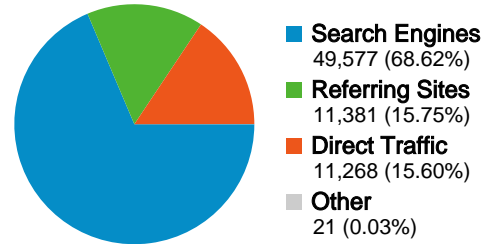

Site Usage

72,247 Visits

18.79% Bounce Rate

538,967 Pageviews

00:05:39 Avg. Time on Site

7.46 Pages/Visit

68.78% % New Visits

Visitors Overview

 **72,247** Visits

 **54,264** Absolute Unique Visitors

 **538,967** Pageviews

 **7.46** Average Pageviews

 **00:05:39** Time on Site

 **18.79%** Bounce Rate

 **68.91%** New Visits

Technical Profile

All traffic sources sent a total of 72,247 visits

-  15.60% Direct Traffic
-  15.75% Referring Sites
-  68.62% Search Engines

Top Traffic Sources

Sources	Visits	% visits	Keywords	Visits	% visits
google (organic)	34,934	48.35%	rolloff farms	12,779	25.78%
(direct) ((none))	11,268	15.60%	rolloff farm	7,718	15.57%
yahoo (organic)	7,189	9.95%	matt rolloff	4,410	8.90%
en.wikipedia.org (referral)	3,497	4.84%	rolloff	2,524	5.09%
msn (organic)	2,692	3.73%	rolloff farms	1,463	2.95%

72,247 visits came from 66 countries/territories

Site Usage

Visits	Pages/Visit	Avg. Time on Site	% New Visits	Bounce Rate	
72,247 % of Site Total: 100.00%	7.46 Site Avg: 7.46 (0.00%)	00:05:39 Site Avg: 00:05:39 (0.00%)	68.90% Site Avg: 68.78% (0.18%)	18.79% Site Avg: 18.79% (0.00%)	
Country/Territory	Visits	Pages/Visit	Avg. Time on Site	% New Visits	Bounce Rate
United States	67,238	7.47	00:05:39	68.97%	18.70%
Canada	3,178	7.35	00:05:08	66.99%	20.26%
United Kingdom	754	7.39	00:05:54	67.51%	17.37%
Australia	592	6.89	00:07:04	67.57%	18.24%
Hong Kong	52	10.27	00:07:06	61.54%	11.54%
France	52	5.94	00:04:13	75.00%	25.00%
Malaysia	49	6.69	00:07:22	83.67%	20.41%
Ireland	42	9.83	00:07:25	76.19%	19.05%
(not set)	28	5.29	00:03:56	92.86%	32.14%
Guam	27	16.30	00:18:59	29.63%	14.81%