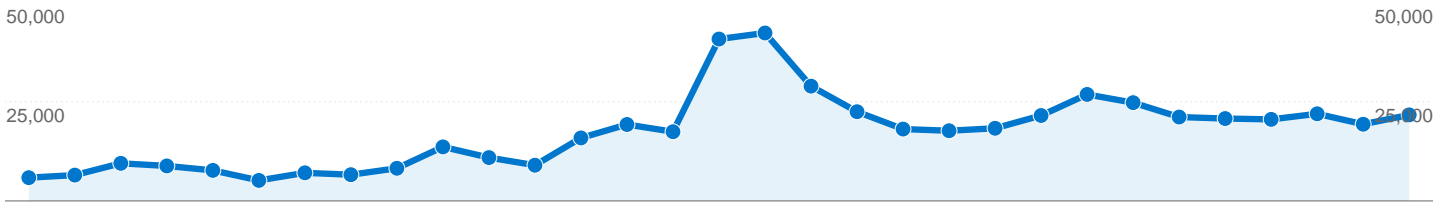

Site Usage

72,247 Visits

18.79% Bounce Rate

538,967 Pageviews

00:05:39 Avg. Time on Site

7.46 Pages/Visit

68.78% % New Visits

Visitors Overview

 **72,247** Visits

 **54,264** Absolute Unique Visitors

 **538,967** Pageviews

 **7.46** Average Pageviews

 **00:05:39** Time on Site

 **18.79%** Bounce Rate

 **68.91%** New Visits

Technical Profile

All traffic sources sent a total of 72,247 visits

-  15.60% Direct Traffic
-  15.75% Referring Sites
-  68.62% Search Engines

Top Traffic Sources

Sources	Visits	% visits	Keywords	Visits	% visits
google (organic)	34,934	48.35%	rolloff farms	12,779	25.78%
(direct) ((none))	11,268	15.60%	rolloff farm	7,718	15.57%
yahoo (organic)	7,189	9.95%	matt rolloff	4,410	8.90%
en.wikipedia.org (referral)	3,497	4.84%	rolloff	2,524	5.09%
msn (organic)	2,692	3.73%	rolloff farms	1,463	2.95%

72,247 visits came from 66 countries/territories

Site Usage

Visits	Pages/Visit	Avg. Time on Site	% New Visits	Bounce Rate	
72,247 % of Site Total: 100.00%	7.46 Site Avg: 7.46 (0.00%)	00:05:39 Site Avg: 00:05:39 (0.00%)	68.90% Site Avg: 68.78% (0.18%)	18.79% Site Avg: 18.79% (0.00%)	
Country/Territory	Visits	Pages/Visit	Avg. Time on Site	% New Visits	Bounce Rate
United States	67,238	7.47	00:05:39	68.97%	18.70%
Canada	3,178	7.35	00:05:08	66.99%	20.26%
United Kingdom	754	7.39	00:05:54	67.51%	17.37%
Australia	592	6.89	00:07:04	67.57%	18.24%
Hong Kong	52	10.27	00:07:06	61.54%	11.54%
France	52	5.94	00:04:13	75.00%	25.00%
Malaysia	49	6.69	00:07:22	83.67%	20.41%
Ireland	42	9.83	00:07:25	76.19%	19.05%
(not set)	28	5.29	00:03:56	92.86%	32.14%
Guam	27	16.30	00:18:59	29.63%	14.81%