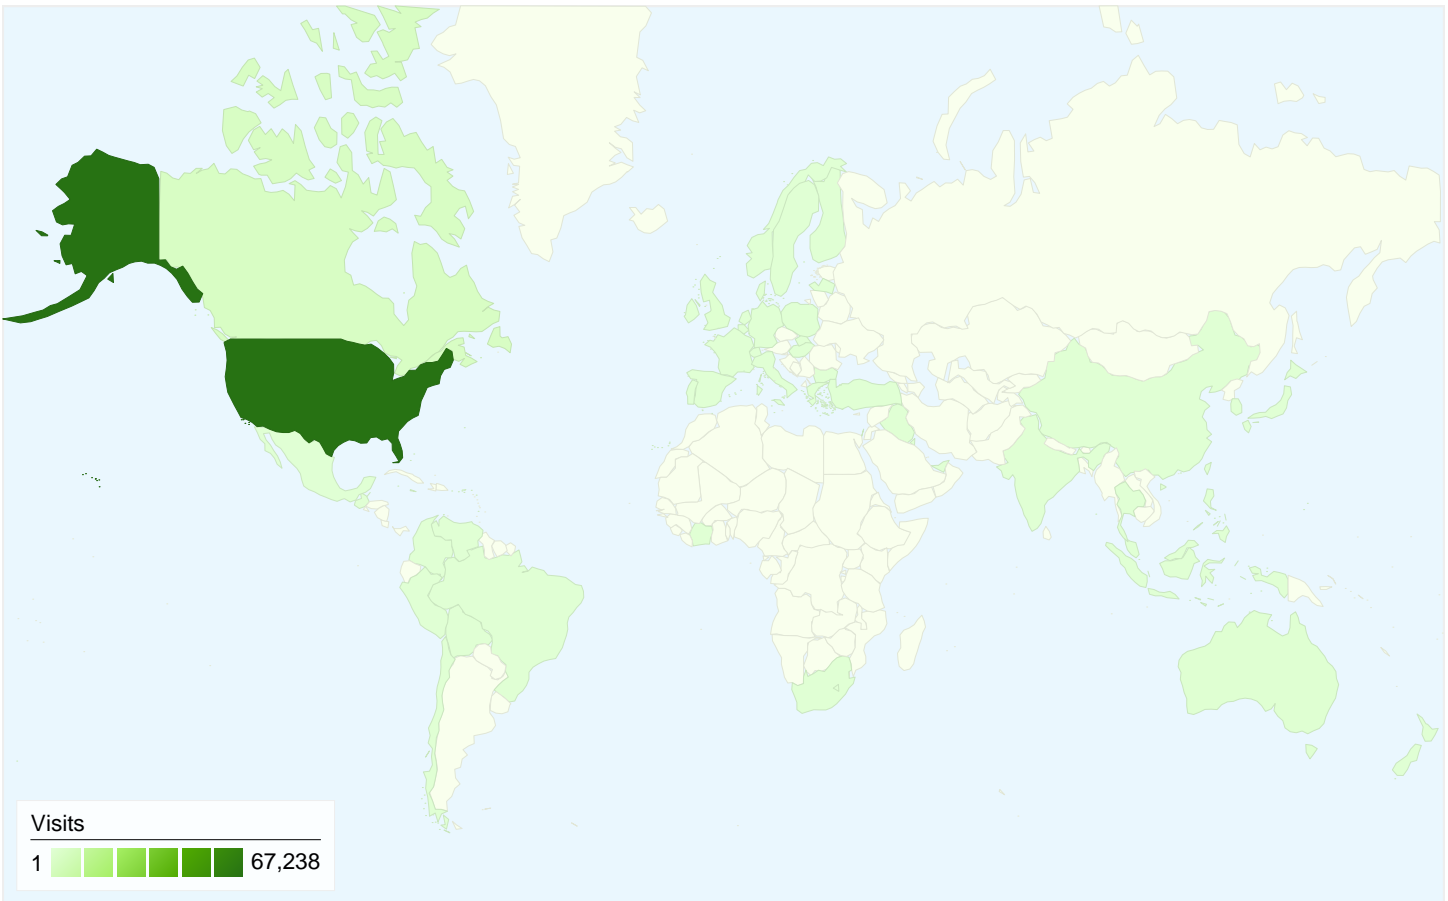

Browser	Visits	% visits	Connection Speed	Visits	% visits
Internet Explorer	57,112	79.05%	Cable	33,244	46.01%
Firefox	11,032	15.27%	DSL	15,201	21.04%
Safari	3,421	4.74%	Unknown	13,696	18.96%
Netscape	222	0.31%	T1	5,102	7.06%
Mozilla	157	0.22%	Dialup	2,741	3.79%

All traffic sources sent a total of 72,247 visits

-  15.60% Direct Traffic
-  15.75% Referring Sites
-  68.62% Search Engines

Top Traffic Sources

Sources	Visits	% visits	Keywords	Visits	% visits
google (organic)	34,934	48.35%	rolloff farms	12,779	25.78%
(direct) ((none))	11,268	15.60%	rolloff farm	7,718	15.57%
yahoo (organic)	7,189	9.95%	matt rolloff	4,410	8.90%
en.wikipedia.org (referral)	3,497	4.84%	rolloff	2,524	5.09%
msn (organic)	2,692	3.73%	rolloff farms	1,463	2.95%

72,247 visits came from 66 countries/territories

Site Usage

Visits	Pages/Visit	Avg. Time on Site	% New Visits	Bounce Rate	
72,247 % of Site Total: 100.00%	7.46 Site Avg: 7.46 (0.00%)	00:05:39 Site Avg: 00:05:39 (0.00%)	68.90% Site Avg: 68.78% (0.18%)	18.79% Site Avg: 18.79% (0.00%)	
Country/Territory	Visits	Pages/Visit	Avg. Time on Site	% New Visits	Bounce Rate
United States	67,238	7.47	00:05:39	68.97%	18.70%
Canada	3,178	7.35	00:05:08	66.99%	20.26%
United Kingdom	754	7.39	00:05:54	67.51%	17.37%
Australia	592	6.89	00:07:04	67.57%	18.24%
Hong Kong	52	10.27	00:07:06	61.54%	11.54%
France	52	5.94	00:04:13	75.00%	25.00%
Malaysia	49	6.69	00:07:22	83.67%	20.41%
Ireland	42	9.83	00:07:25	76.19%	19.05%
(not set)	28	5.29	00:03:56	92.86%	32.14%
Guam	27	16.30	00:18:59	29.63%	14.81%