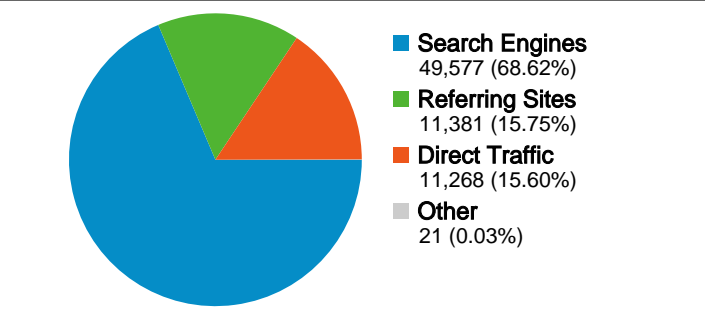

Traffic Sources Overview

Content Overview

Pages	Pageviews	% Pageviews
/	86,794	16.10%
/meet-the-roloffs/	46,777	8.68%
/the-farm/	32,841	6.09%
/talk/	24,607	4.57%
/events/	22,167	4.11%