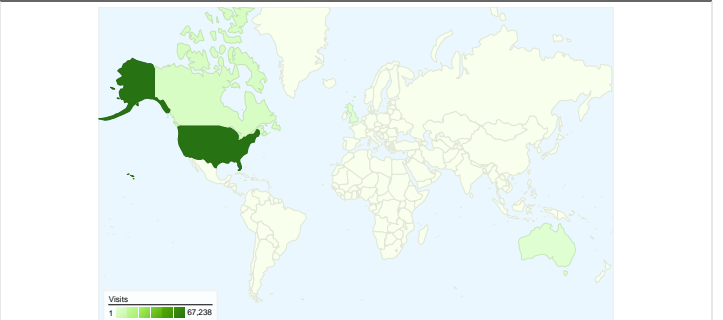

Site Usage

72,247 Visits

18.79% Bounce Rate

538,967 Pageviews

00:05:39 Avg. Time on Site

7.46 Pages/Visit

68.78% % New Visits

Visitors Overview

Map Overlay world

Traffic Sources Overview

Content Overview

Pages	Pageviews	% Pageviews
/	86,794	16.10%
/meet-the-roloffs/	46,777	8.68%
/the-farm/	32,841	6.09%
/talk/	24,607	4.57%
/events/	22,167	4.11%

54,264 people visited this site

All traffic sources sent a total of 72,247 visits

-  15.60% Direct Traffic
-  15.75% Referring Sites
-  68.62% Search Engines

Top Traffic Sources

Sources	Visits	% visits	Keywords	Visits	% visits
google (organic)	34,934	48.35%	rolloff farms	12,779	25.78%
(direct) ((none))	11,268	15.60%	rolloff farm	7,718	15.57%
yahoo (organic)	7,189	9.95%	matt rolloff	4,410	8.90%
en.wikipedia.org (referral)	3,497	4.84%	rolloff	2,524	5.09%
msn (organic)	2,692	3.73%	rolloff farms	1,463	2.95%

72,247 visits came from 66 countries/territories

Site Usage

Visits	Pages/Visit	Avg. Time on Site	% New Visits	Bounce Rate	
72,247 % of Site Total: 100.00%	7.46 Site Avg: 7.46 (0.00%)	00:05:39 Site Avg: 00:05:39 (0.00%)	68.90% Site Avg: 68.78% (0.18%)	18.79% Site Avg: 18.79% (0.00%)	
Country/Territory	Visits	Pages/Visit	Avg. Time on Site	% New Visits	Bounce Rate
United States	67,238	7.47	00:05:39	68.97%	18.70%
Canada	3,178	7.35	00:05:08	66.99%	20.26%
United Kingdom	754	7.39	00:05:54	67.51%	17.37%
Australia	592	6.89	00:07:04	67.57%	18.24%
Hong Kong	52	10.27	00:07:06	61.54%	11.54%
France	52	5.94	00:04:13	75.00%	25.00%
Malaysia	49	6.69	00:07:22	83.67%	20.41%
Ireland	42	9.83	00:07:25	76.19%	19.05%
(not set)	28	5.29	00:03:56	92.86%	32.14%
Guam	27	16.30	00:18:59	29.63%	14.81%