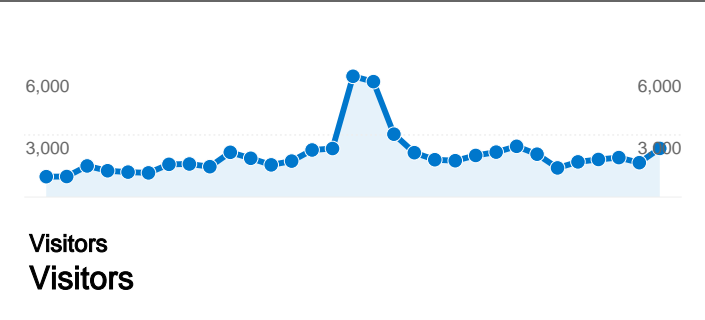

Site Usage

72,247 Visits

18.79% Bounce Rate

538,967 Pageviews

00:05:39 Avg. Time on Site

7.46 Pages/Visit

68.78% % New Visits

Visitors Overview

 **72,247** Visits

 **54,264** Absolute Unique Visitors

 **538,967** Pageviews

 **7.46** Average Pageviews

 **00:05:39** Time on Site

 **18.79%** Bounce Rate

 **68.91%** New Visits

Technical Profile

All traffic sources sent a total of 72,247 visits

-  15.60% Direct Traffic
-  15.75% Referring Sites
-  68.62% Search Engines

Top Traffic Sources

Sources	Visits	% visits	Keywords	Visits	% visits
google (organic)	34,934	48.35%	rolloff farms	12,779	25.78%
(direct) ((none))	11,268	15.60%	rolloff farm	7,718	15.57%
yahoo (organic)	7,189	9.95%	matt rolloff	4,410	8.90%
en.wikipedia.org (referral)	3,497	4.84%	rolloff	2,524	5.09%
msn (organic)	2,692	3.73%	rolloff farms	1,463	2.95%

72,247 visits came from 66 countries/territories

Site Usage

Visits	Pages/Visit	Avg. Time on Site	% New Visits	Bounce Rate	
72,247 % of Site Total: 100.00%	7.46 Site Avg: 7.46 (0.00%)	00:05:39 Site Avg: 00:05:39 (0.00%)	68.90% Site Avg: 68.78% (0.18%)	18.79% Site Avg: 18.79% (0.00%)	
Country/Territory	Visits	Pages/Visit	Avg. Time on Site	% New Visits	Bounce Rate
United States	67,238	7.47	00:05:39	68.97%	18.70%
Canada	3,178	7.35	00:05:08	66.99%	20.26%
United Kingdom	754	7.39	00:05:54	67.51%	17.37%
Australia	592	6.89	00:07:04	67.57%	18.24%
Hong Kong	52	10.27	00:07:06	61.54%	11.54%
France	52	5.94	00:04:13	75.00%	25.00%
Malaysia	49	6.69	00:07:22	83.67%	20.41%
Ireland	42	9.83	00:07:25	76.19%	19.05%
(not set)	28	5.29	00:03:56	92.86%	32.14%
Guam	27	16.30	00:18:59	29.63%	14.81%