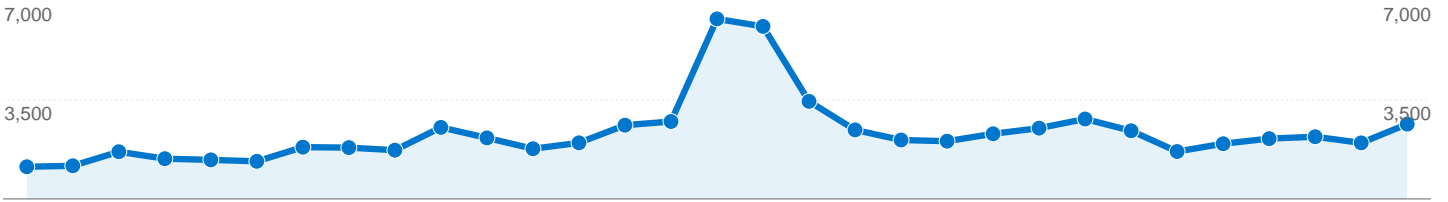

All traffic sources sent a total of 72,247 visits

- 15.60% Direct Traffic
- 15.75% Referring Sites
- 68.62% Search Engines